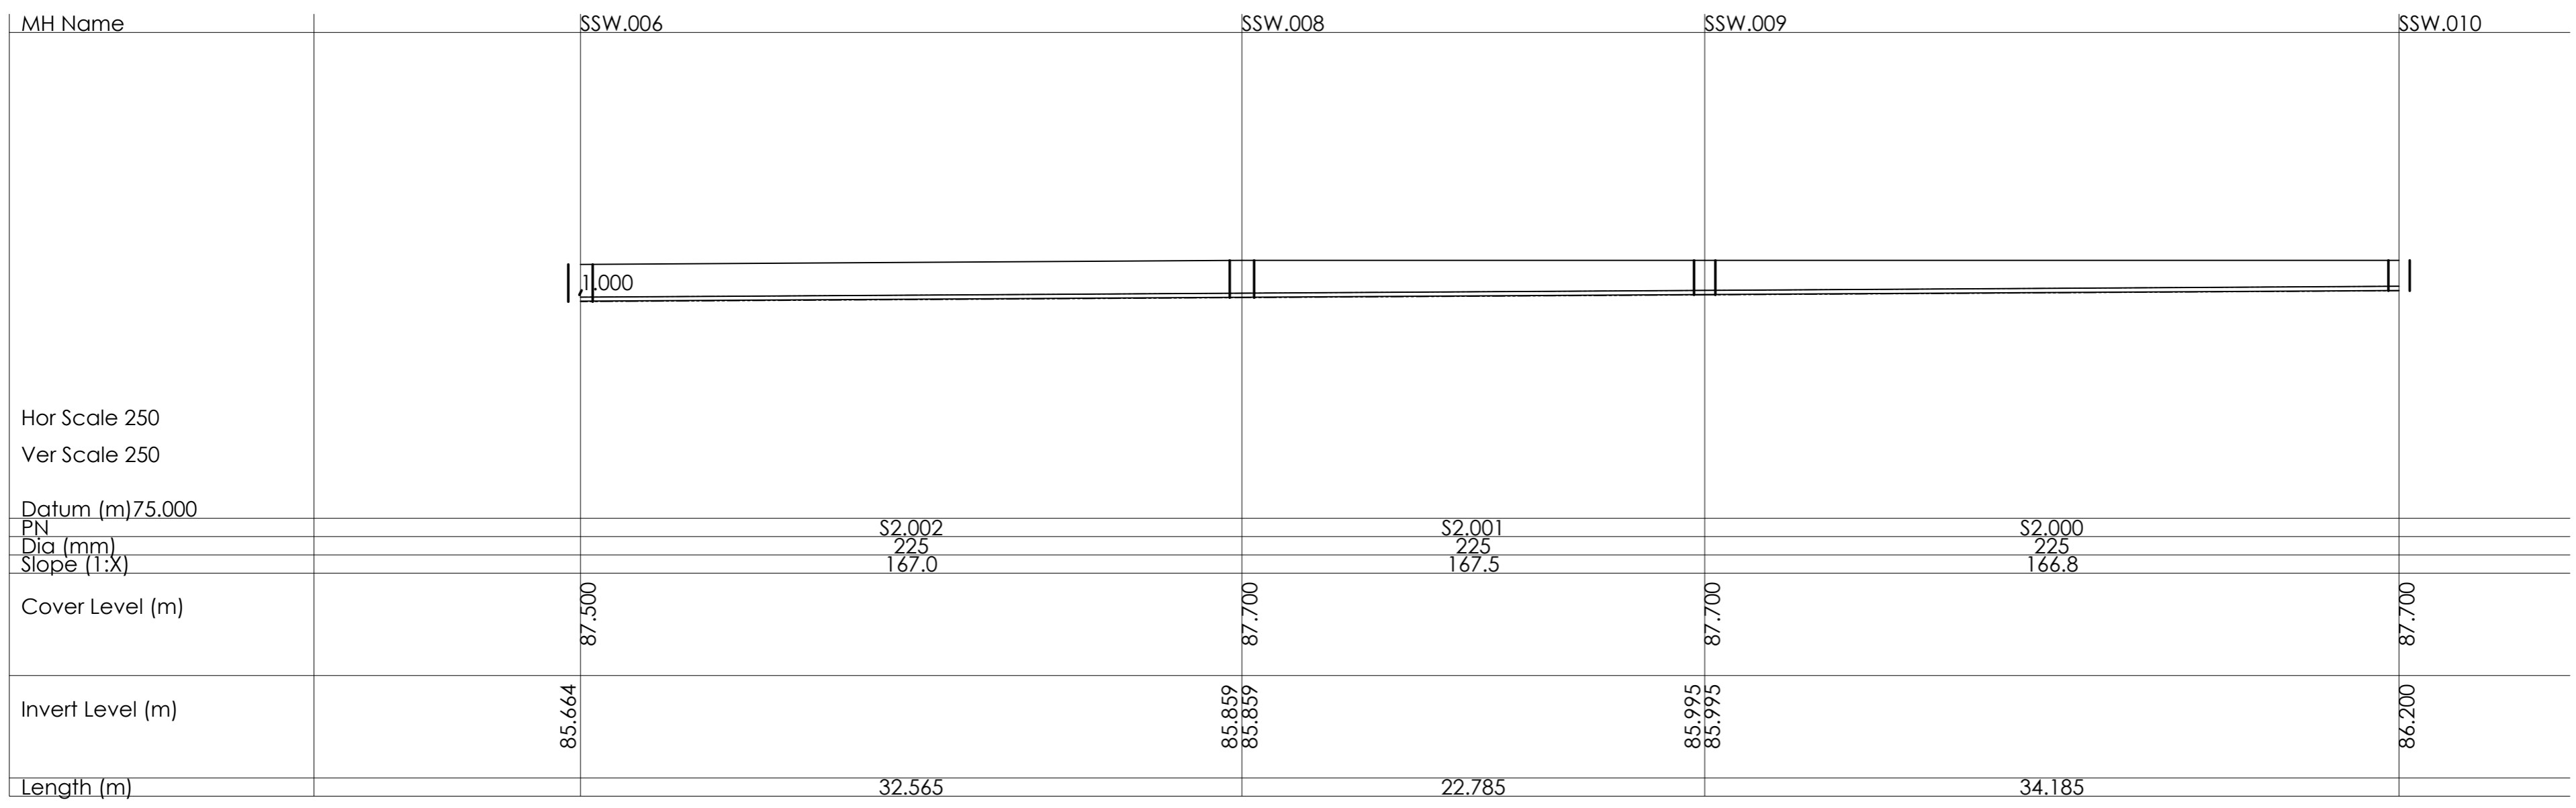

Longitudinal Storm Sewer Section MH's SSW.016 - SSW.007
Scale 1:250

Longitudinal Storm Sewer Section MH's SSW.006 - SSW.010
Scale 1:250

Longitudinal Storm Sewer Section MH's SSW.004 - SSW.016
Scale 1:250

Longitudinal Storm Sewer Section MH's SSW.003 - SSW.019
Scale 1:250

Longitudinal Storm Sewer Section MH's SSW.004 - SSW.012
Scale 1:250