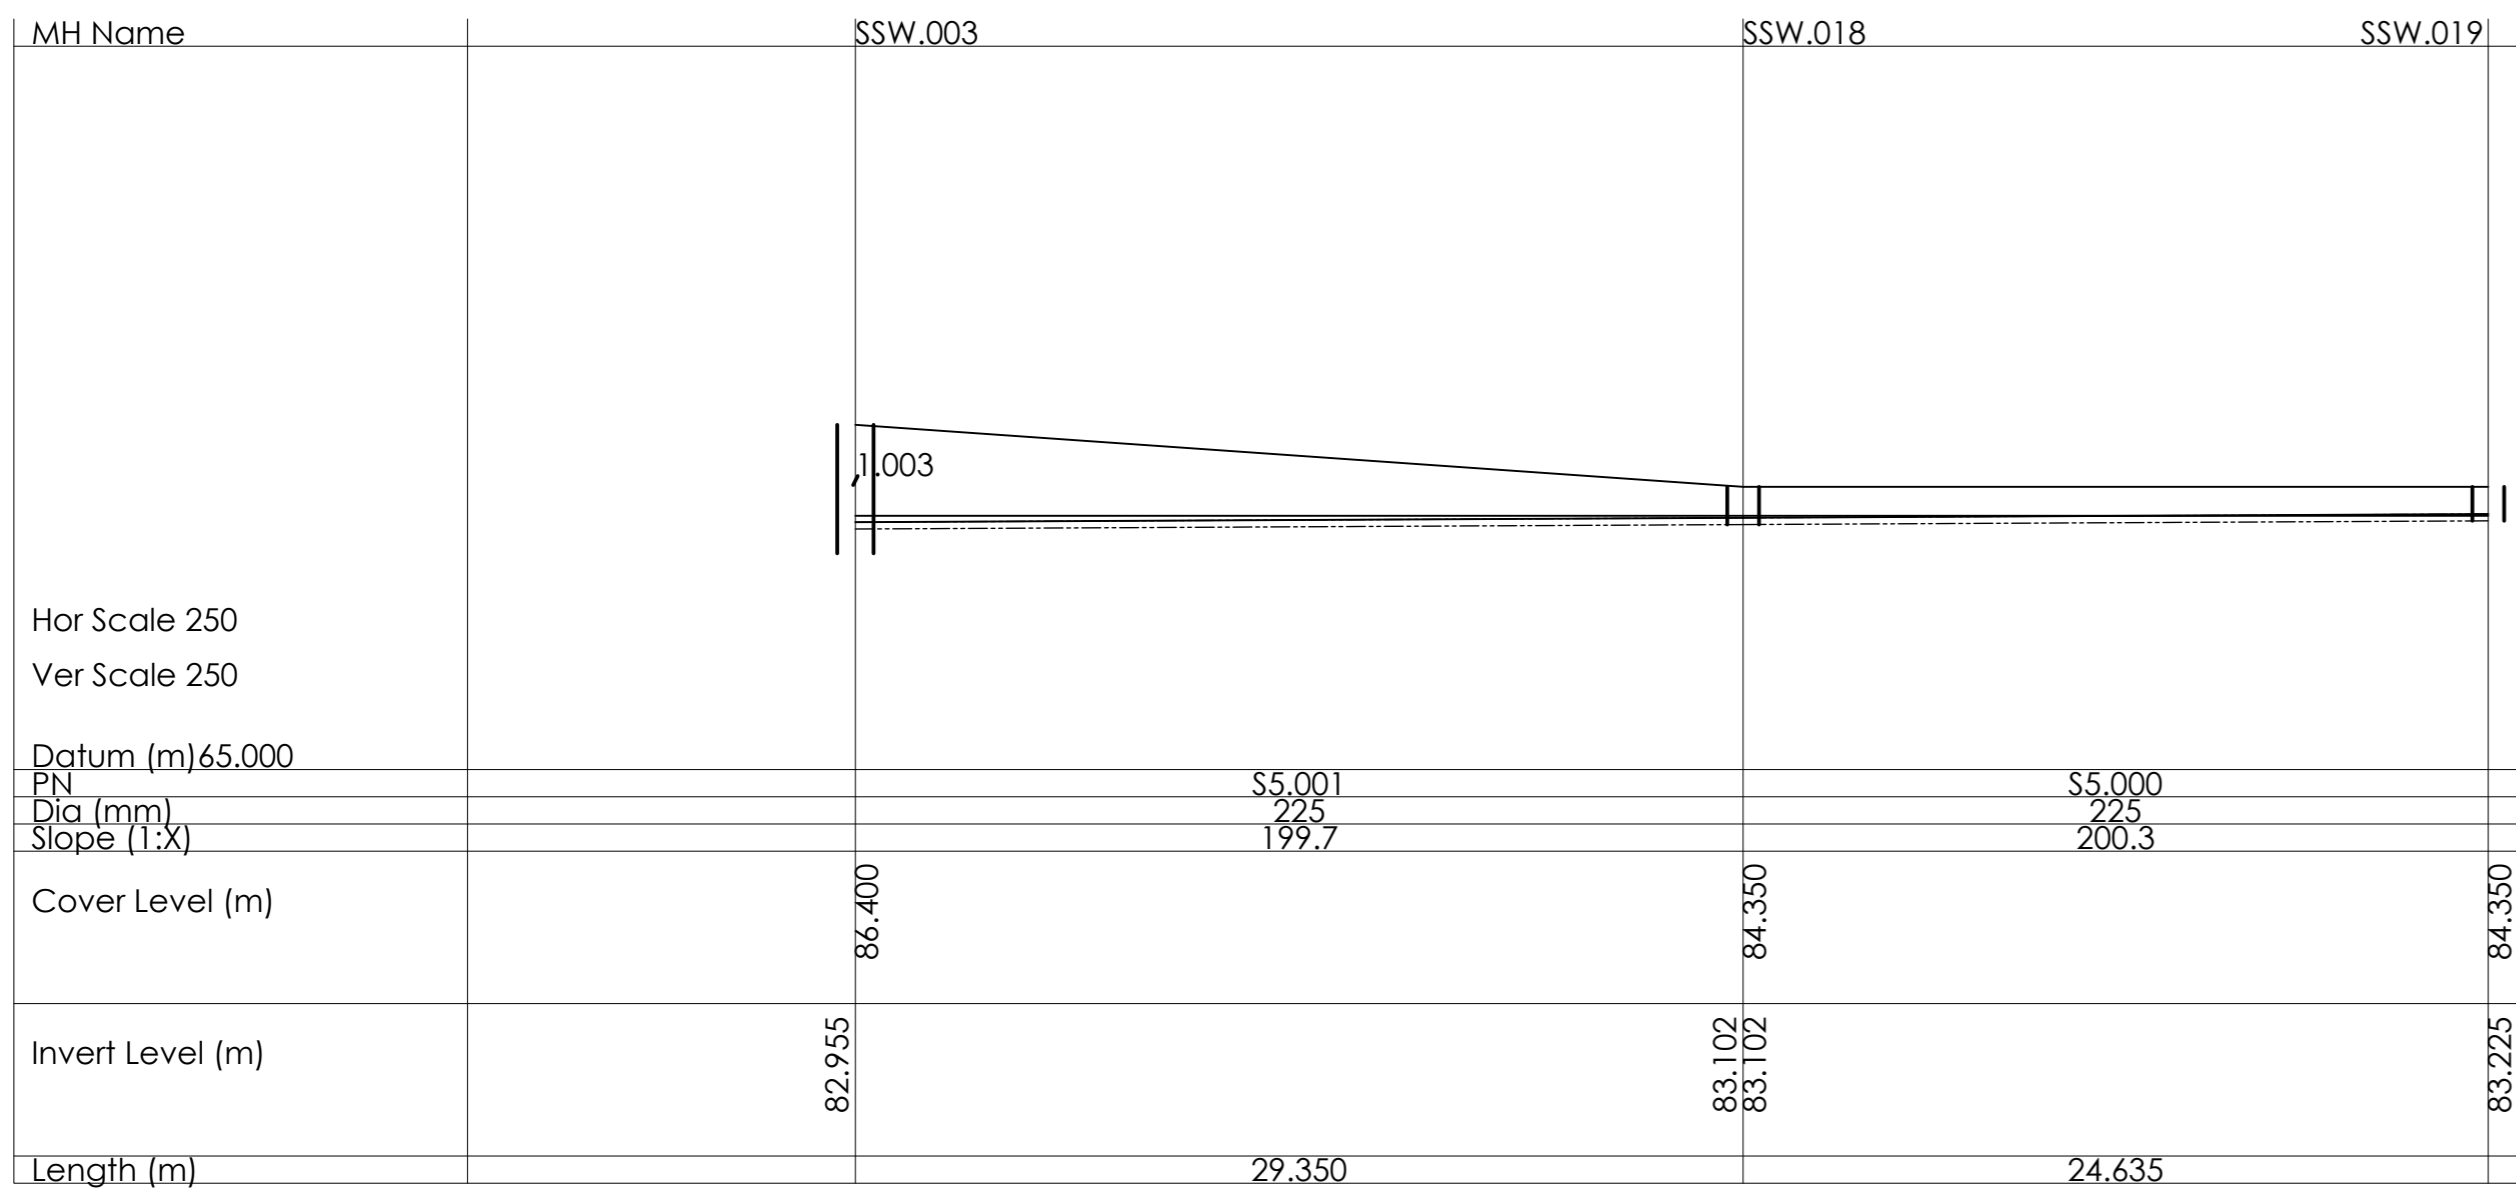

Longitudinal Storm Sewer Section MH's SSW.016 - SSW.007
Scale 1:250

Longitudinal Storm Sewer Section MH's SSW.006 - SSW.010
Scale 1:250

Longitudinal Storm Sewer Section MH's SSW.004 - SSW.016
Scale 1:250

Longitudinal Storm Sewer Section MH's SSW.003 - SSW.019
Scale 1:250

Longitudinal Storm Sewer Section MH's SSW.004 - SSW.012
Scale 1:250