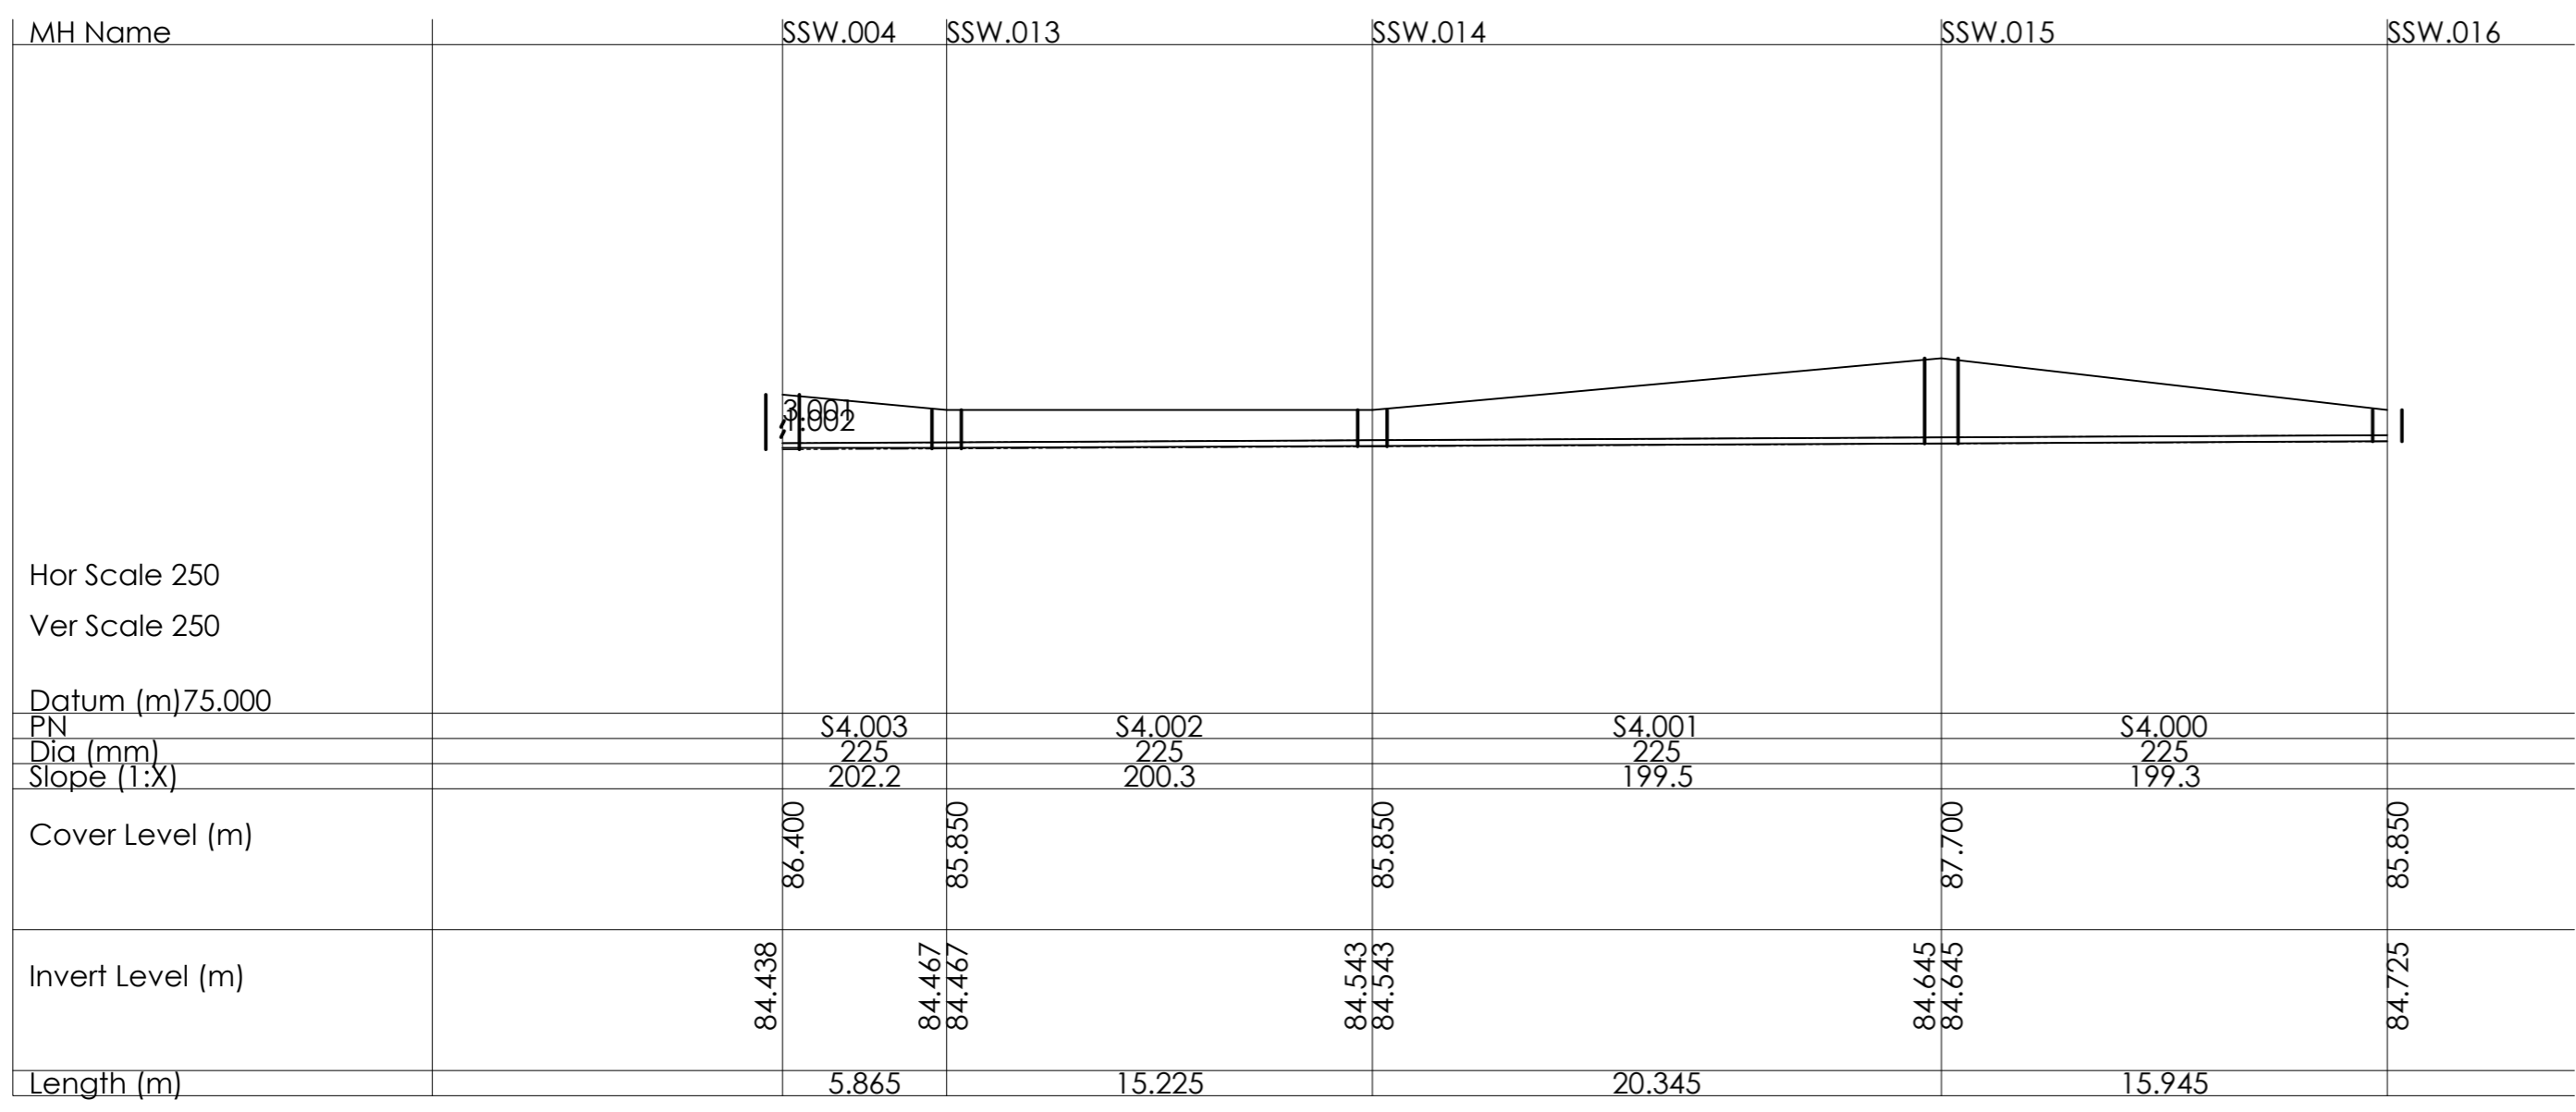

Longitudinal Storm Sewer Section MH's SSW.016 - SSW.007
Scale 1:250

Longitudinal Storm Sewer Section MH's SSW.006 - SSW.010
Scale 1:250

Longitudinal Storm Sewer Section MH's SSW.004 - SSW.016
Scale 1:250

Longitudinal Storm Sewer Section MH's SSW.003 - SSW.019
Scale 1:250

Longitudinal Storm Sewer Section MH's SSW.004 - SSW.012
Scale 1:250