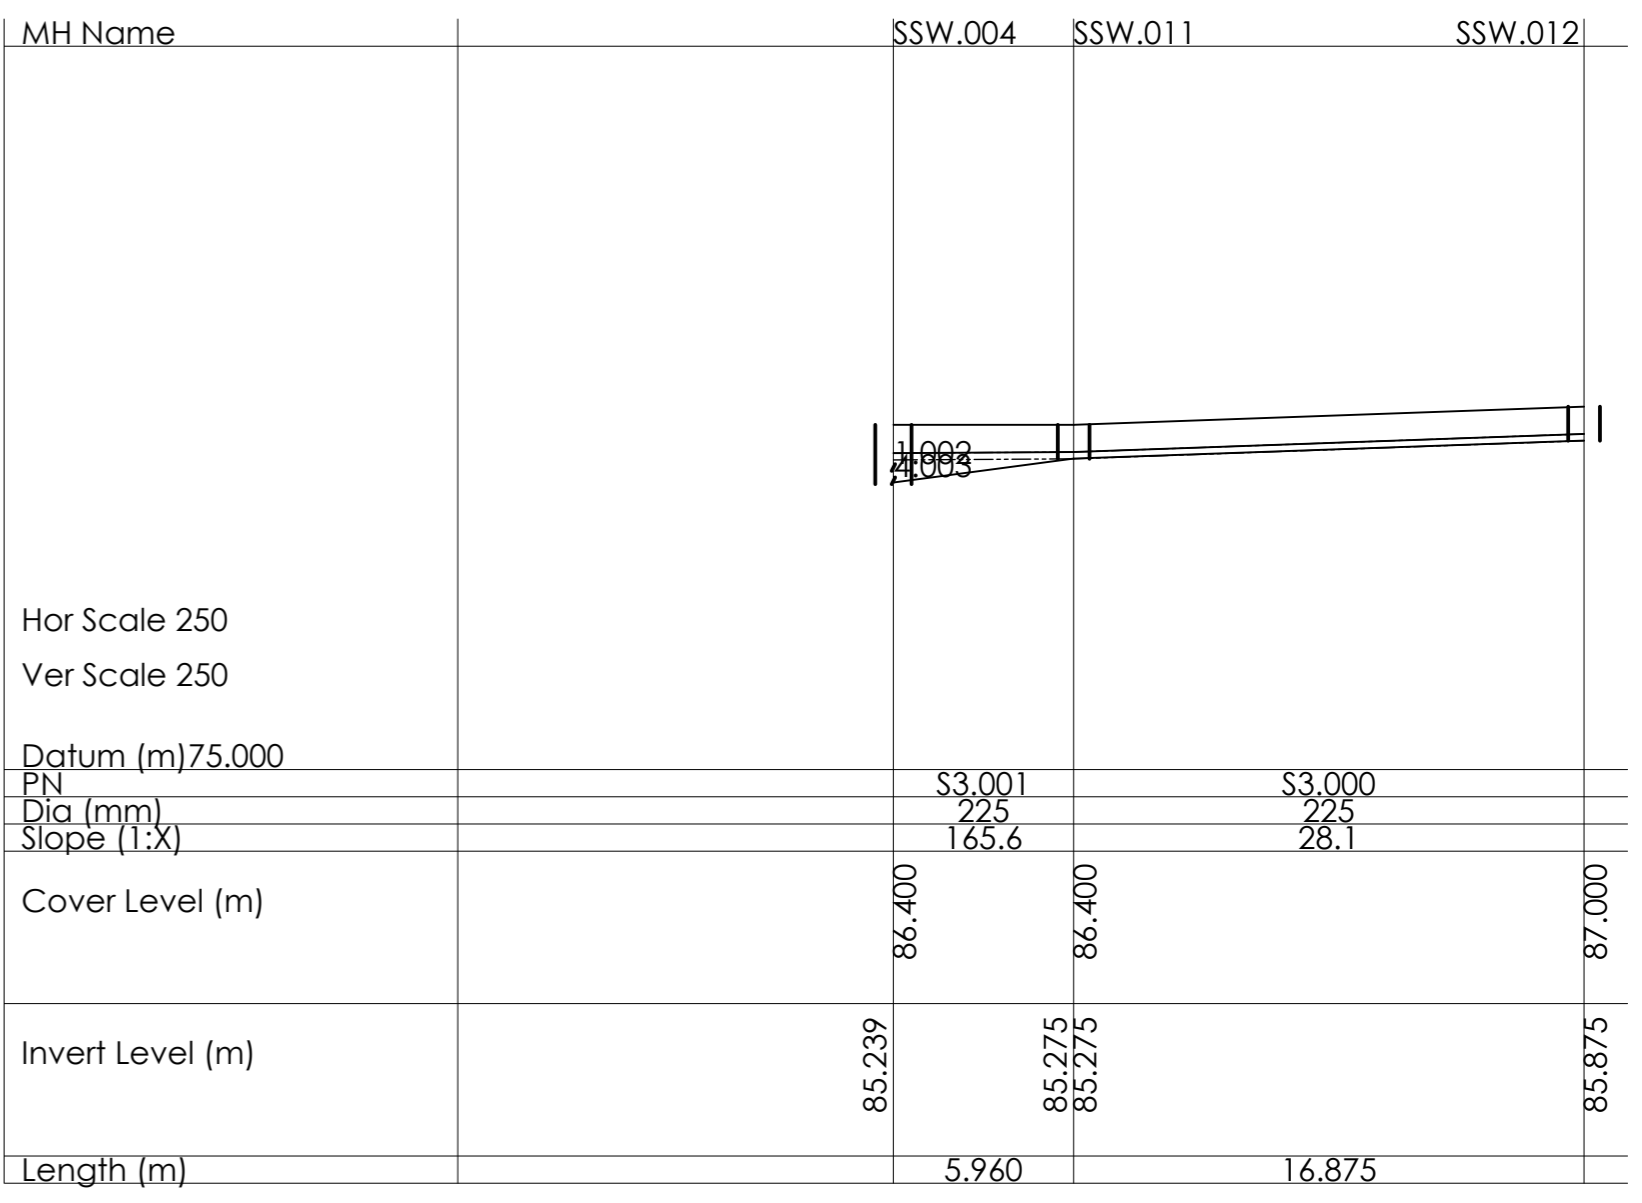

Longitudinal Storm Sewer Section MH's SSW.016 - SSW.007
Scale 1:250

Longitudinal Storm Sewer Section MH's SSW.006 - SSW.010
Scale 1:250

Longitudinal Storm Sewer Section MH's SSW.004 - SSW.016
Scale 1:250

Longitudinal Storm Sewer Section MH's SSW.003 - SSW.019
Scale 1:250

Longitudinal Storm Sewer Section MH's SSW.004 - SSW.012
Scale 1:250